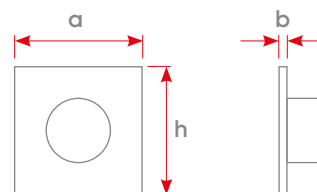

Dimensions (mm)	a	b	h
1 Fold Thermostat	85	11	85
2 Fold Thermostat	85	11	85

Assembly Detail

Important note!
The optimum distance between the two thermostats should be at least **120 mm** from center to center.