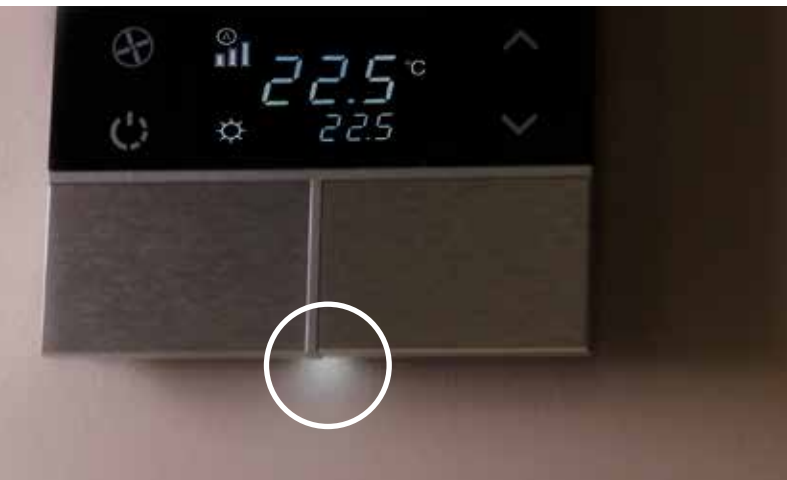

Navigation LEDs...

It is easy and safe to reach your thermostat or switch in dark with the navigation LED on Rosa.

Customizable icon options...

Rosa offers customized icon options for glass and metal surfaces.