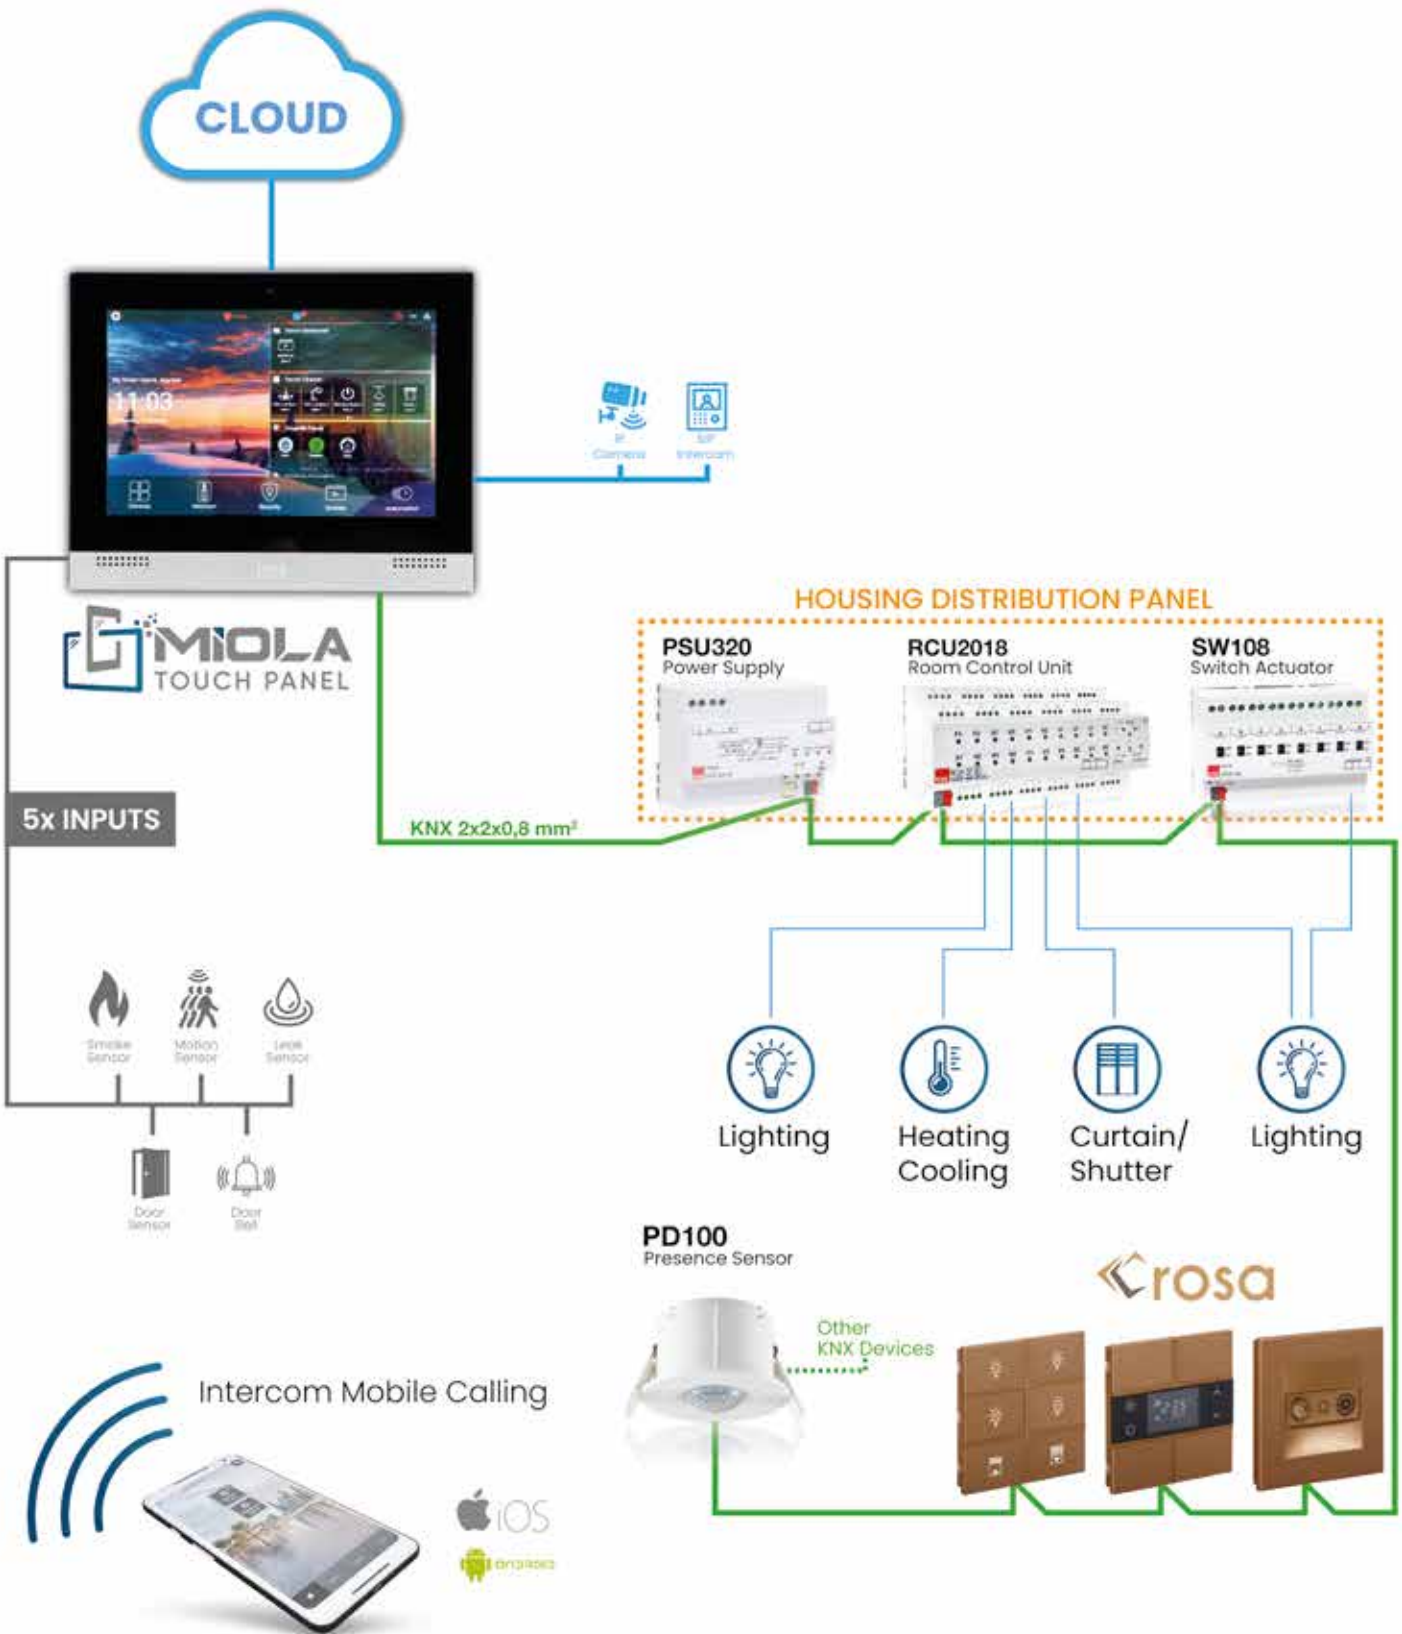

MIOLA
TOUCH PANEL

With Miola Panel, you can easily control your home!

You will be able to receive all the notifications you specify and want to receive from the mobile application, and you will be able to easily learn all the details you follow with the push-notification feature.

Thanks to the Cloud server, you will not need an extra server!

Color Options

Natural

Anthracite

Miola Technical Data

SCREEN SIZE	7" MIOLA KNX-TP	10.1" MIOLA KNX-TP
CPU	PX30 Chipset	PX30 Chipset
Memory	1GB	1GB
Hard Disk	8GB EMMC	8GB EMMC
Operating System	Android 8.0	Android 8.0
Power	12-30 VDC	12-30 VDC
Resolution	600x1024px	1280x800px
Touch Panel	Project Capacitive Touch	Project Capacitive Touch
Microphone	1 with Echo Cancellation	1 with Echo Cancellation
Speaker	1x8 Ohm - 2 Watts	1x8 Ohm - 2 Watts
Input	5 Digital Inputs	5 Digital Inputs
KNX Bus Connection	KNX - TP	KNX - TP
LAN	2	2
Dual Network Connectivity	Yes	Yes
Drivers	EAEOS Operating System Drivers	EAEOS Operating System Drivers
Max Accessory Limit	254	254
Max Room Limit	254	254
Intercom Standart	SIP 2.0	SIP 2.0
Onwall Dimensions	140 x 235 x 4 mm	264 x 208 x 4 mm

** High voltage and overcurrent protection, insulated*

Cloud Server

Thanks to Peer to Peer connection, SIP calls are made directly between devices without the need for a SIP server.

Intercom Call on Mobile