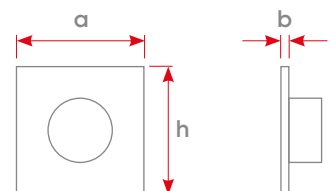

Dimensions (mm)	a	b	h
Single Switch	85	11	85
1 Fold Switch	85	11	85
2 Fold Switch	85	11	85
3 Fold Switch	85	11	85

Assembly Detail

Important note!

The optimum distance between the two switches should be at least **120 mm** from center to center.