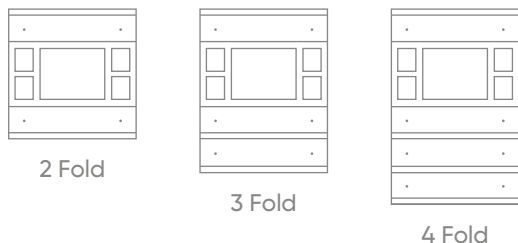

oria THERMOSTAT TECHNICAL SPECIFICATIONS

- Can be configured with ETS5.
- Serial thermostat with plastic push-button
- Temperature control via digital LCD
- Internal temperature sensor (°C/ °F)
- Adjustable fan speed (1, 2, 3, Automatic)
- Multiple operation modes (Comfort, Night, Outdoor, Indoor)
- Fully automated operation feature (hot-cold transition)
- Control of all HVAC units including VRF-VRV and air conditioning devices
- PI relative, PI on-off (PWM), On/Off, Fan coil, Split unit controls
- Easy installation to 60x60 mm standard switch junctions
- 2 dependent or 4 independent programmable buttons can be programmed for various functions.
  - Switching,
  - Dimming,
  - Shutter/Blind control,
  - Value and priority assignment,
  - Scene control,
  - Status notification LED

Protection type	IP 20	EN 60529
Safety class	II	EN 61140
Supply	Voltage Range	21-30V DC, Supply from EIB/KNX line
	Supply voltage	20 mA
	Power consumption	20 mA x 30V
Button operation life	100.000	
Temperature	Operating	-5° C + 45° C
	Storage	-25° C + 55° C
	Transport	-25° C + 70° C
CE	In accordance with EMC guideline and low voltage regulation	

Dimensions (mm)	a	b	h
2 Fold Thermostat	90	9	90
3 Fold Thermostat	90	9	111,5
4 Fold Thermostat	90	9	133

Assembly Detail

Important note!
The optimum distance between the two thermostats should be at least **120 mm** from center to center.