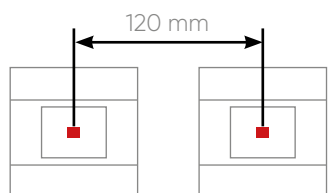

Assembly Detail

Important note!
The optimum distance between the two thermostats should be at least **120 mm** from center to center.