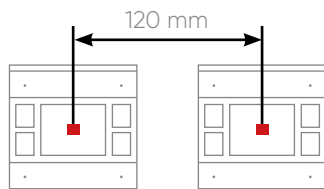

Assembly Detail

Important note!
The optimum distance between the two thermostats should be at least **120 mm** from center to center.