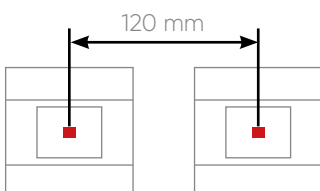

Assembly Detail

Important note!

The optimum distance between the two switches should be at least **120 mm** from center to center.