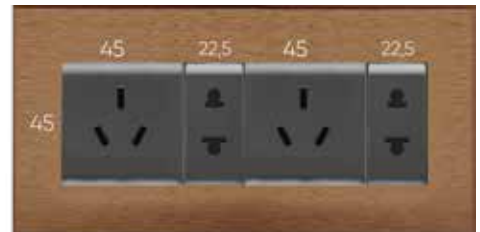

3M Shaver Socket - Natural

4M Universal Socket + SAT/TV - Gold

6M Socket + Socket + SAT + Blind Cover - Anthracite

Dimensions

British Standard

1 Gang Socket - Bronze

1 Gang Socket - Natural

1 Gang Light Switch - Bronze