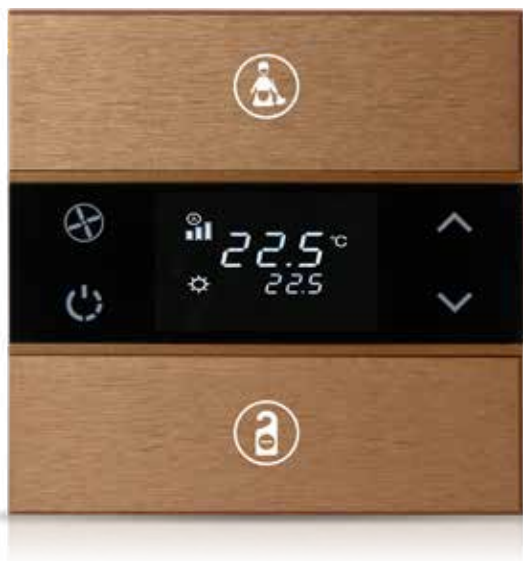

- Can be configured with ETS5.
- Serial thermostat with metal and glass touch-button
- Temperature control via digital LCD
- Internal temperature sensor (°C/ °F)
- Adjustable fan speed (1, 2, 3, Automatic)
- Multiple operation modes (Comfort, Night, Outdoor, Indoor)
- Fully automated operation feature (hot-cold transition)
- Control of all HVAC units including VRF-VRV and air conditioning devices
- PI relative, PI on-off (PWM), On/Off, Fan coil, Split unit controls
- Easy installation to 60x60 mm standard switch junctions
- 2 dependent or 4 independent programmable buttons can be programmed for various functions.
 - Switching,
 - Dimming,
 - Shutter/Blind control,
 - Value and priority assignment,
 - Scene control,
 - Status notification LED