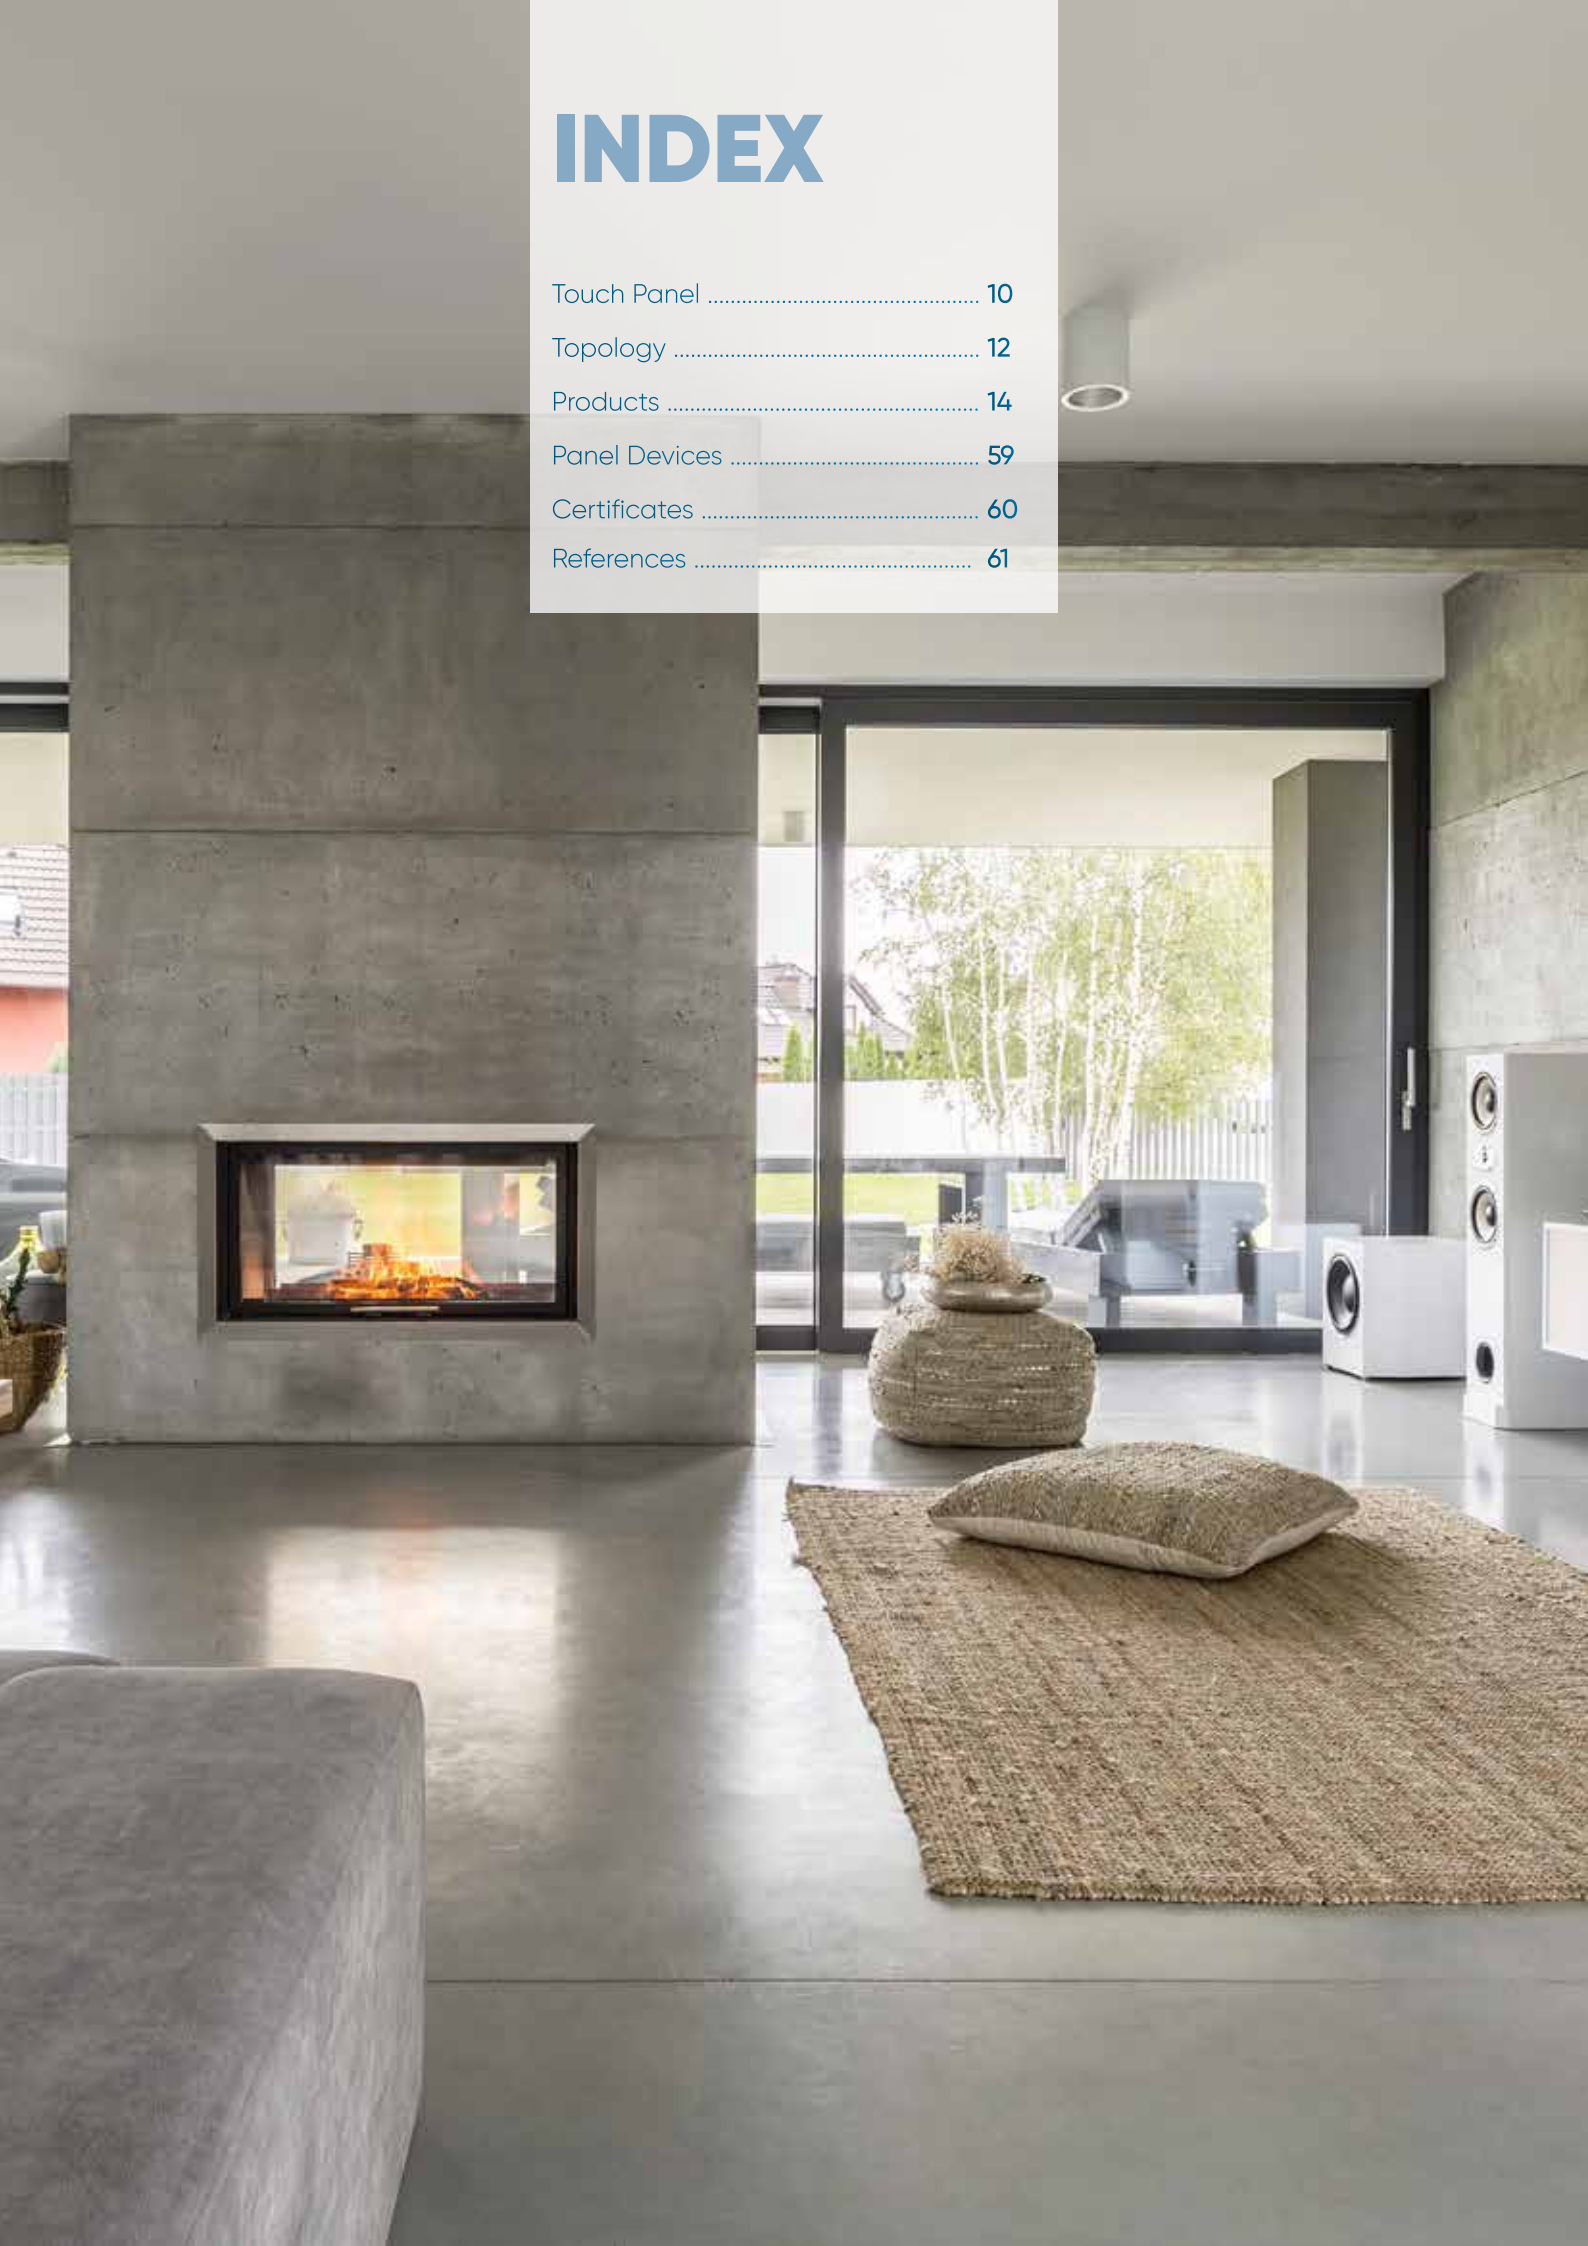

Smart Home Residential Solutions

INDEX

Touch Panel	10
Topology	12
Products	14
Panel Devices	59
Certificates	60
References	61

EAE KNX Smart Home and Residential Solutions offers the best user experience with a wide range of products and customizable technological and stylish design of the products.