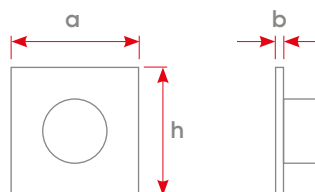

Dimensions (mm)	a	b	h
2 Fold Thermostat	90	9	90
3 Fold Thermostat	90	9	111,5
4 Fold Thermostat	90	9	133