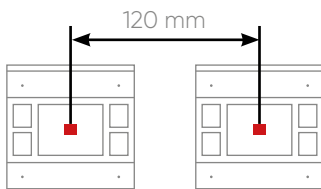

Assembly Detail

Important note!
The optimum distance between the two switches should be at least **120 mm** from center to center.