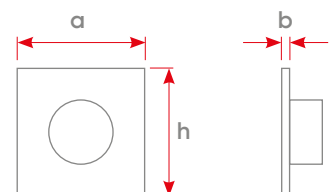

oria SWITCH TECHNICAL SPECIFICATIONS

- Can be configured with ETS5.
- Serial switches with plastic push-button
- Large collection option up to 4 Folds
- Product options with and without notification LED
- Optionally, icon branding is available.
- Different color options
- Easy installation to 60x60 mm standard switch junctions
- Channels are identical, each with the following functions;
  - Switching,
  - Dimming,
  - Shutter/Blind control,
  - Value and priority assignment,
  - Scene control,
  - Status notification LED

Protection type	IP 20	EN 60529
Safety class	II	EN 61140
Supply	Voltage Range	21-30V DC, Supply from EIB/KNX line
	Supply voltage	15 mA
	Power consumption	15 mA x 30V
Button operation life	100.000	
Temperature	Operating	-5° C + 45° C
	Storage	-25° C + 55° C
	Transport	-25° C + 70° C
CE	In accordance with EMC guideline and low voltage regulation	

	Dimensions (mm)	a	b	h
Single Switch		90	9	90
1 Fold Switch		90	9	90
2 Fold Switch		90	9	90
3 Fold Switch		90	9	90
4 Fold Switch		90	9	90
5 Fold Switch		90	9	111,5
6 Fold Switch		90	9	133

Assembly Detail

Important note!
The optimum distance between the two switches should be at least **120 mm** from center to center.