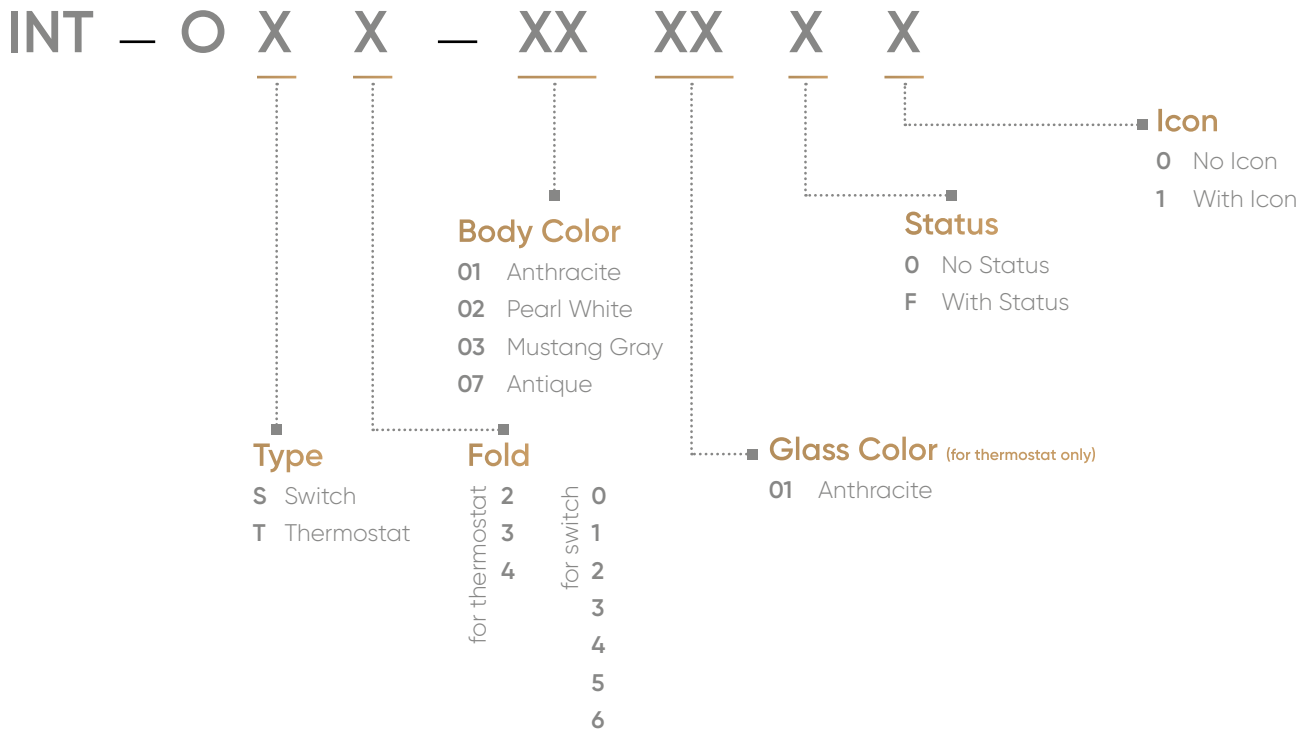

oria THERMOSTAT and SWITCH PRODUCT CODE LEGEND