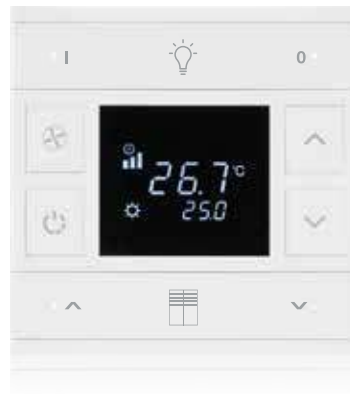

Thermostat

All devices in your home are under your control with Oria thermostats.