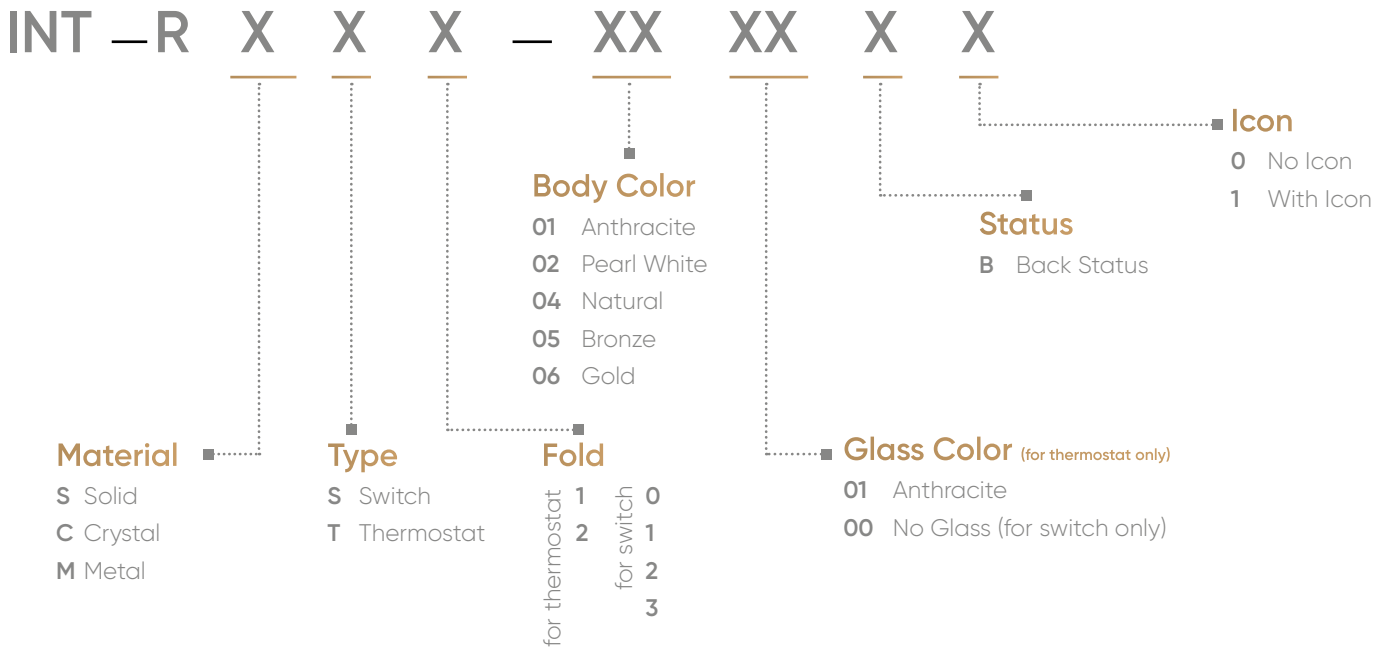

Quintet Socket+DATA+Socket+Sat - Black Glass

rosA THERMOSTAT and SWITCH ICON OPTIONS

		Light On / Off			Volume Up / Down
		Light Dim Up / Dim Down			Thermostat
		Blind Up / Blind Down			MUR / DND

«rosa THERMOSTAT and SWITCH PRODUCT CODE LEGEND